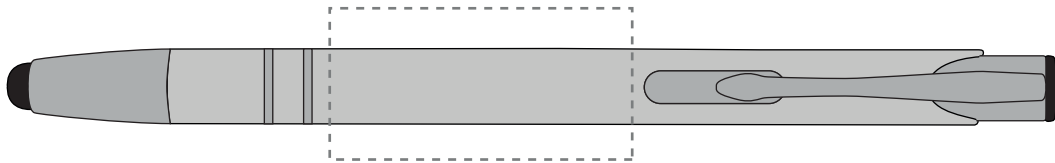

Your Ref:	Quantity:	Product Code: TPC731001
Our Ref:	Version: 1	Product Colour: SILVER

**PRINTING CONCERNS:**

We stock this item in the following colours

**PANTONE REFERENCE(S)**

● Engraving

ARTWORK SCALE 100%

ARTWORK SCALE 100%  
 Rotary Engraving Area:  
 40mm x 20mm

Product Image for visualisation  
 - colours may vary

The dashed line is to demonstrate print area and will not appear on your printed item

**PLEASE NOTE:**